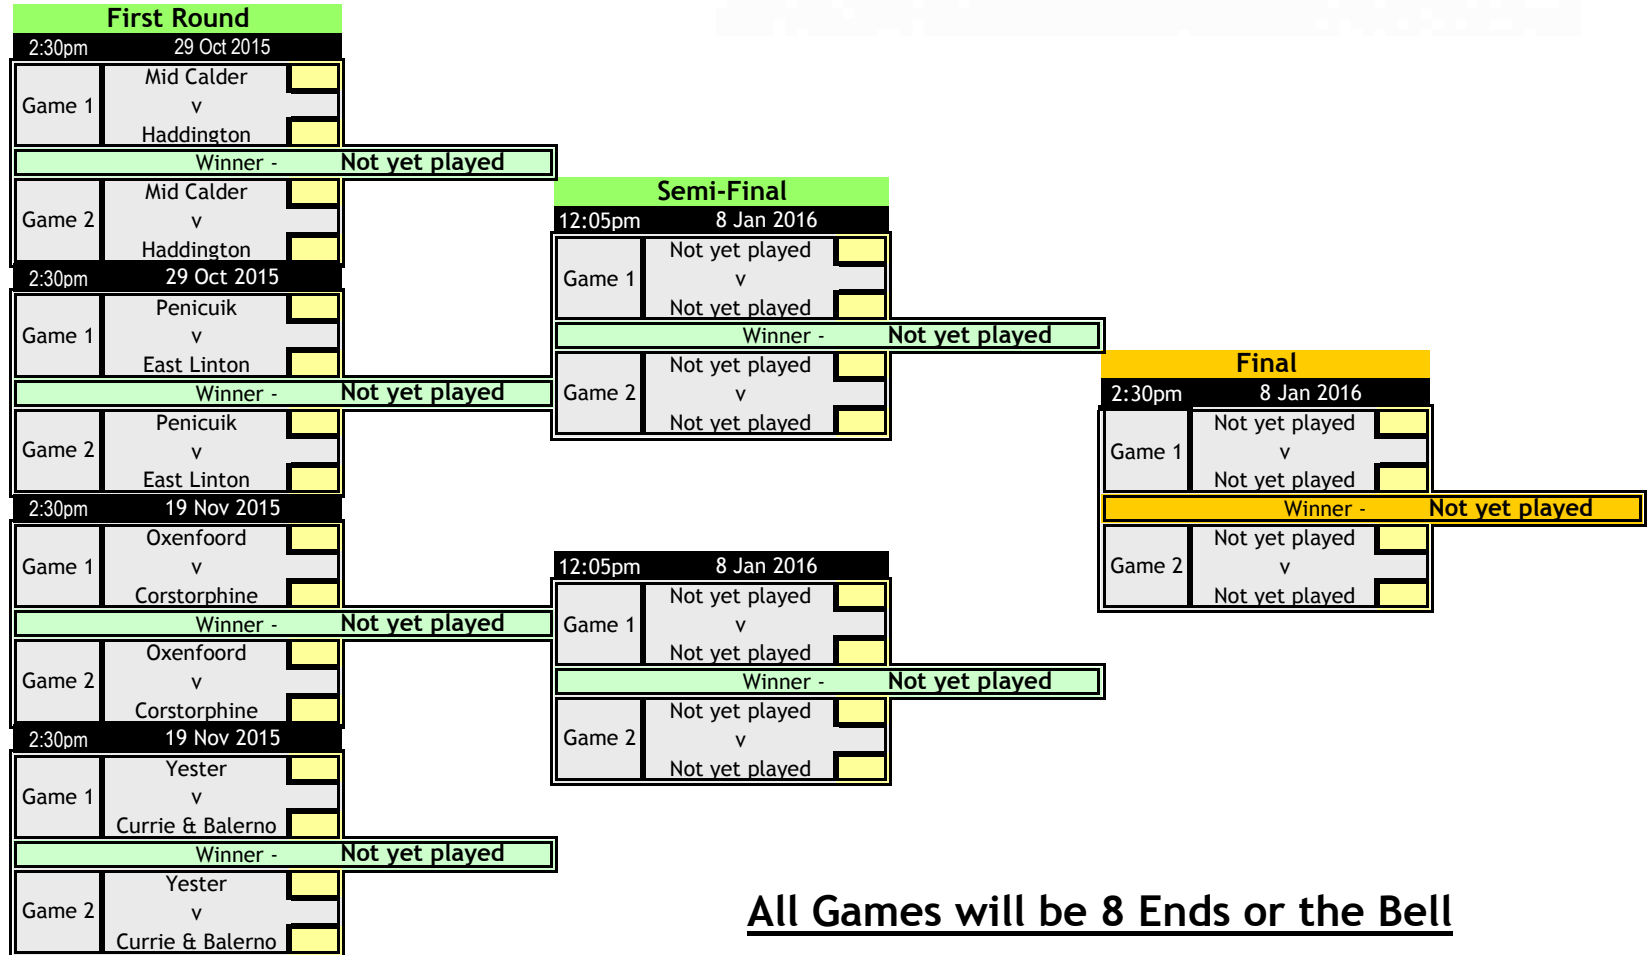

Swan Knockout Trophy - 2015-16

JOHN SWAN LIMITED
• St Boswells & Wooler •

All Games will be 8 Ends or the Bell